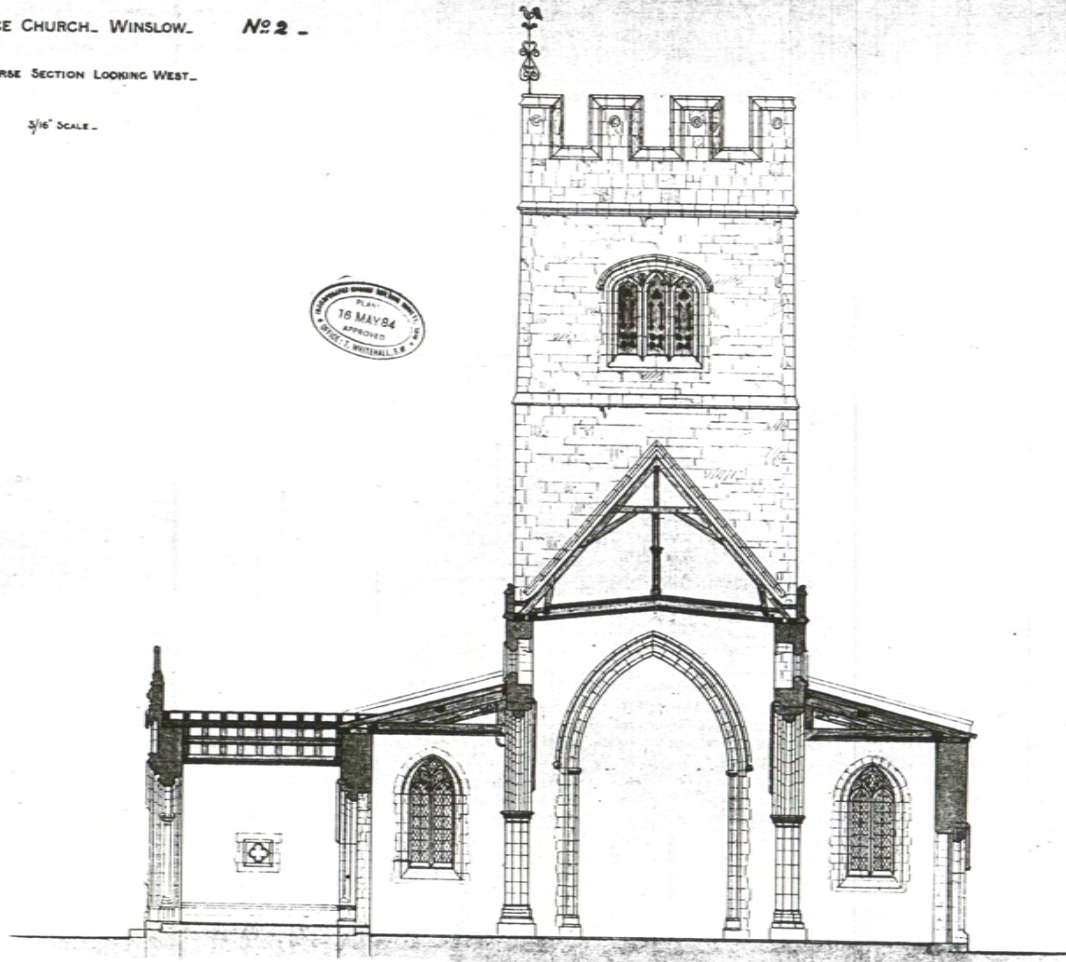

St. LAWRENCE CHURCH. WINSLOW. No 2 -

TRANSVERSE SECTION LOOKING WEST.

3/16" SCALE.

TRANSVERSE SECTION LOOKING WEST.

JOHN OLDRID SCOTT, ARCHT.
31 Spring Gardens London.

BB69/6493
NMR COPYRIGHT.

1884