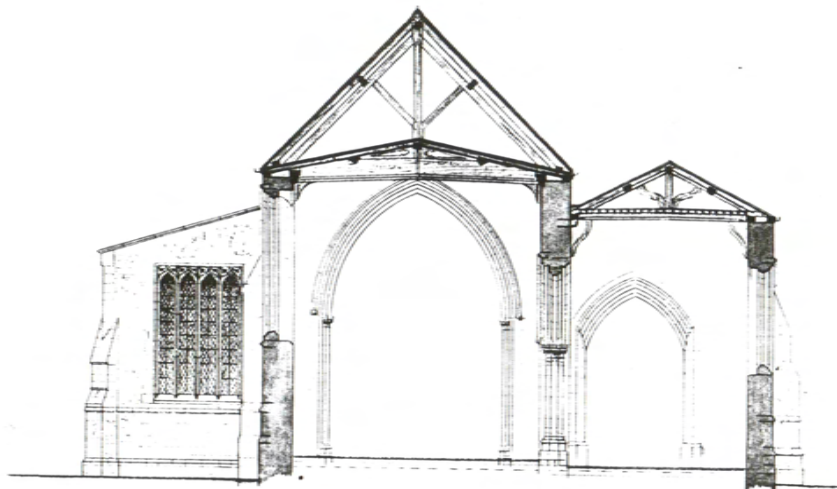

ST. LAWRENCE CHURCH, WINSLOW.

N^o 3 -

TRANSVERSE SECTION THROUGH CHANCEL.

3/16" SCALE -

SECTION OF CHANCEL LOOKING WEST -

JOHN OLDRID SCOTT, ARCHT.
31 Spring Gardens, London.

BB69/6494

NMR COPYRIGHT